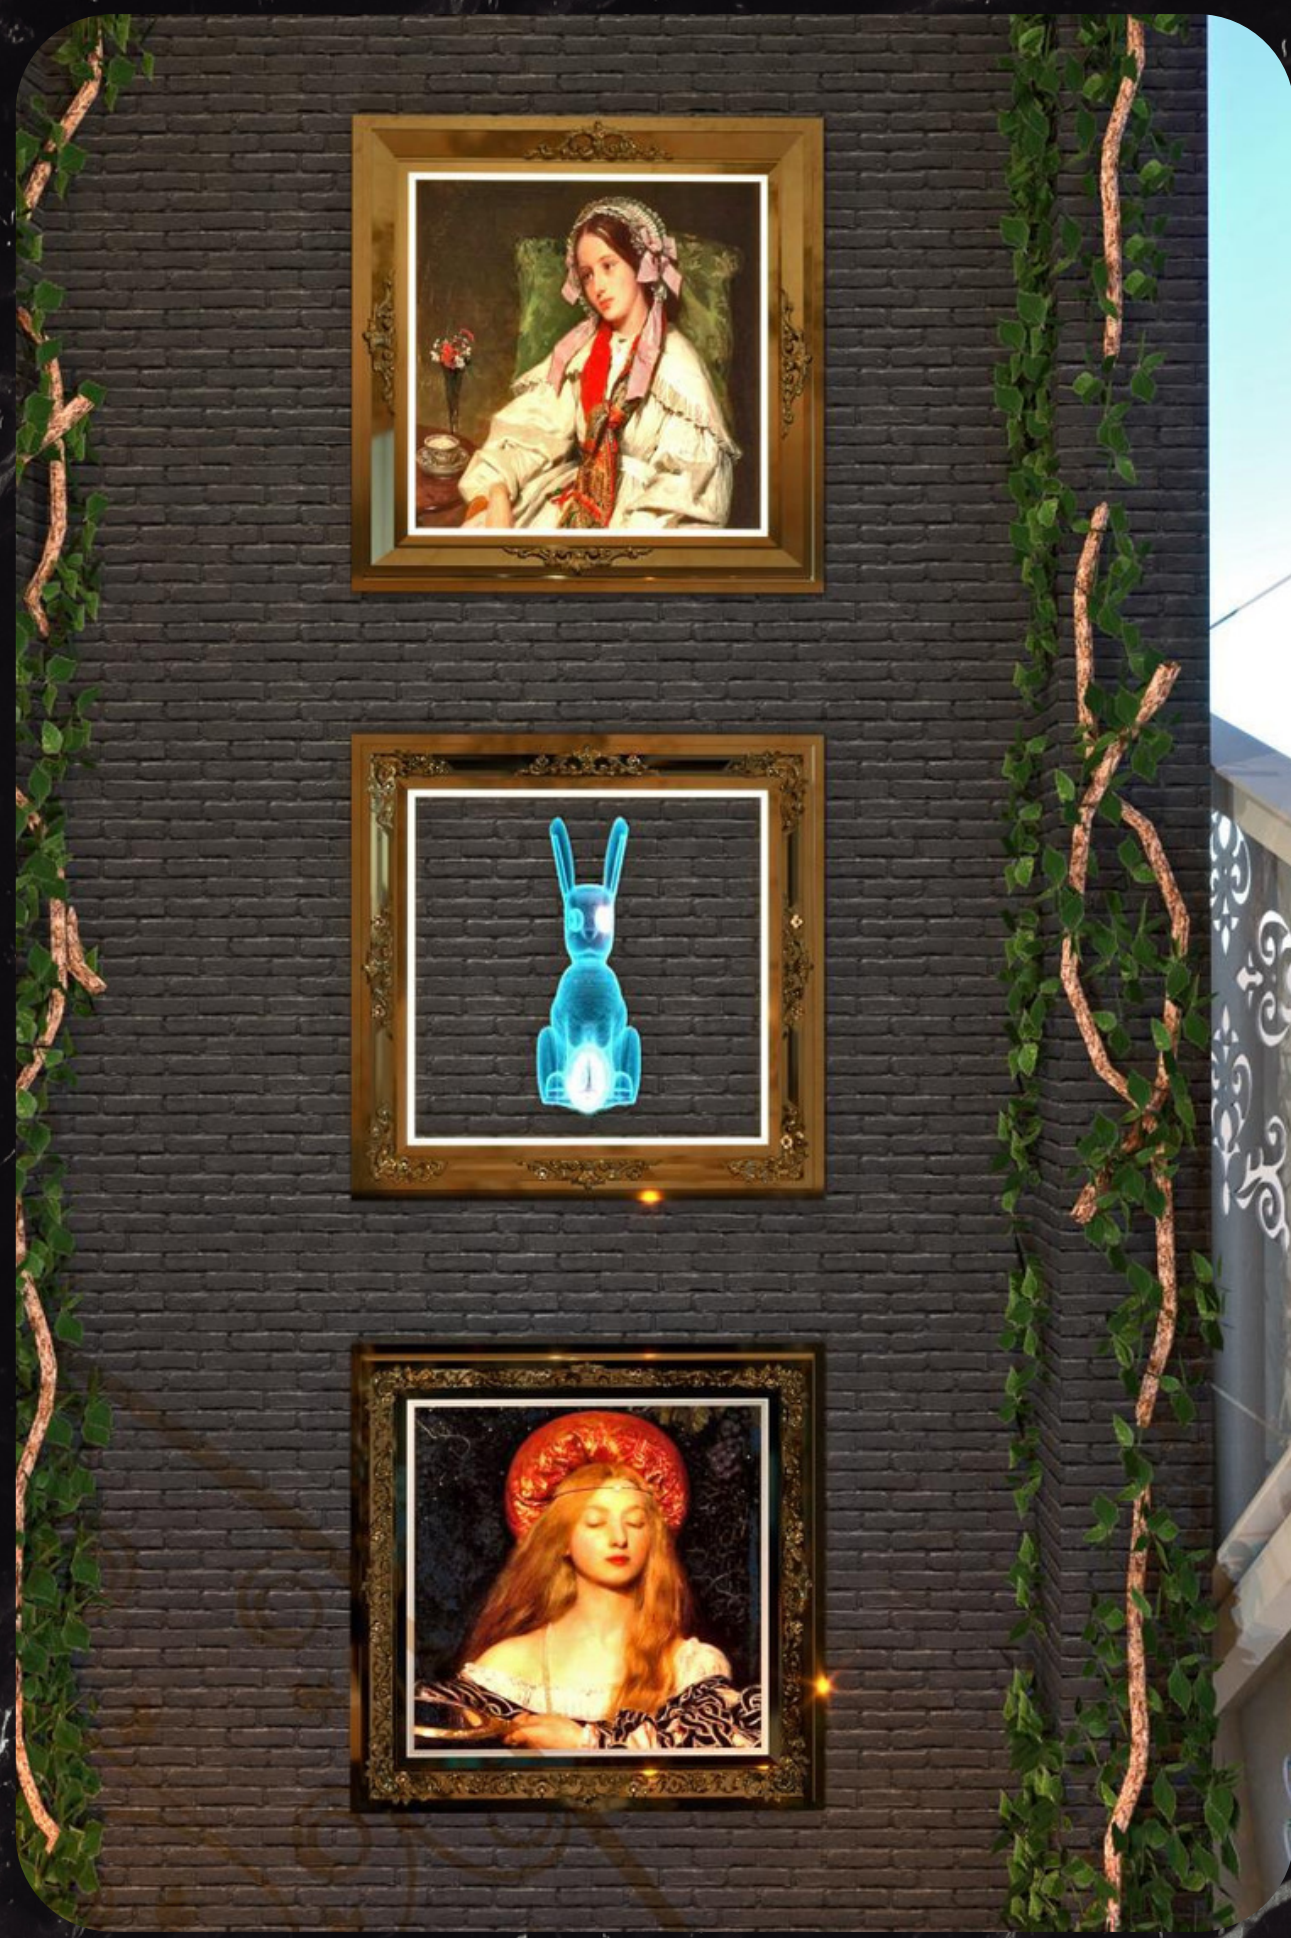

Detalles de barandal y pasamanos de escalera